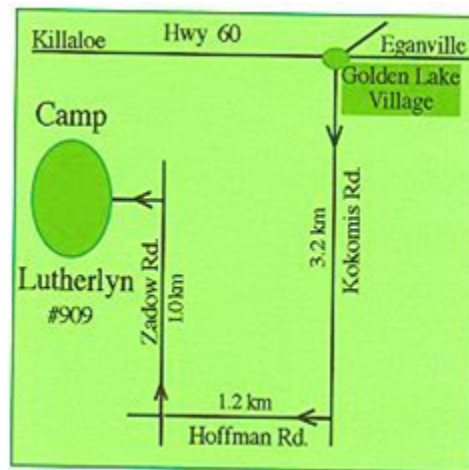

Directions to Camp Lutherlyn

From Eganville (20 min)

Take HWY 60 for 13.9km
Turn Left onto Kokomis RD. Travel 3.2km
Turn right onto Hoffman RD. Travel 1.2km
Turn Right onto Zadow RD. Destination will be on the left. 1km

From Pembroke (45 min)

Take HWY 41S. Travel 32.4km
Turn Right on HWY 60 W. Travel 10 km
Turn Left onto Kokomis RD. Travel 3.2km
Turn right onto Hoffman RD. Travel 1.2km
Turn Right onto Zadow RD. Destination will be on the left. 1km

From Barry's Bay (38 min)

Take HWY 60E. Travel 37.2km
Turn Right on HWY 60 W. Travel 10 km
Turn Right onto Kokomis RD. Travel 3.2km
Turn right onto Hoffman RD. Travel 1.2km
Turn Right onto Zadow RD. Destination will be on the left. 1km